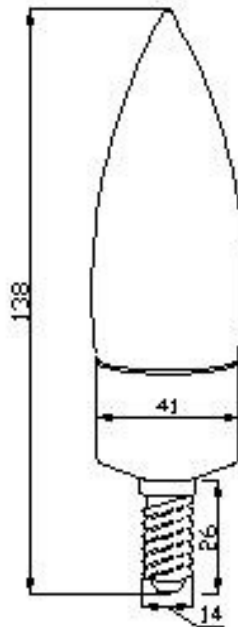

## Specification

Product: LED E14CL2 SPOTLIGHT; Model: E14CL2-24WW-AC220V

### Product design diagram

Unit: mm

### Product data

LED: 24 pcs.; Light color: Warm White

Item	Rating	Unit
Operating voltage	AC220	V
Operating frequency	50~60	Hz
Operating temperature	-25 ~ +85	°C
Storage temperature	-30 ~ +85	°C
Parameter	Range	Unit
Current per LED	15	mA
Total current	18	mA
Total power	1300	mW
Surface illumination	1500	lux
Luminous flux	13	lm
Color temperature	3000	K
LED luminous intensity	650~800	mcd
LED's viewing angle	100~120	deg
Estimated useful life	50000	hours